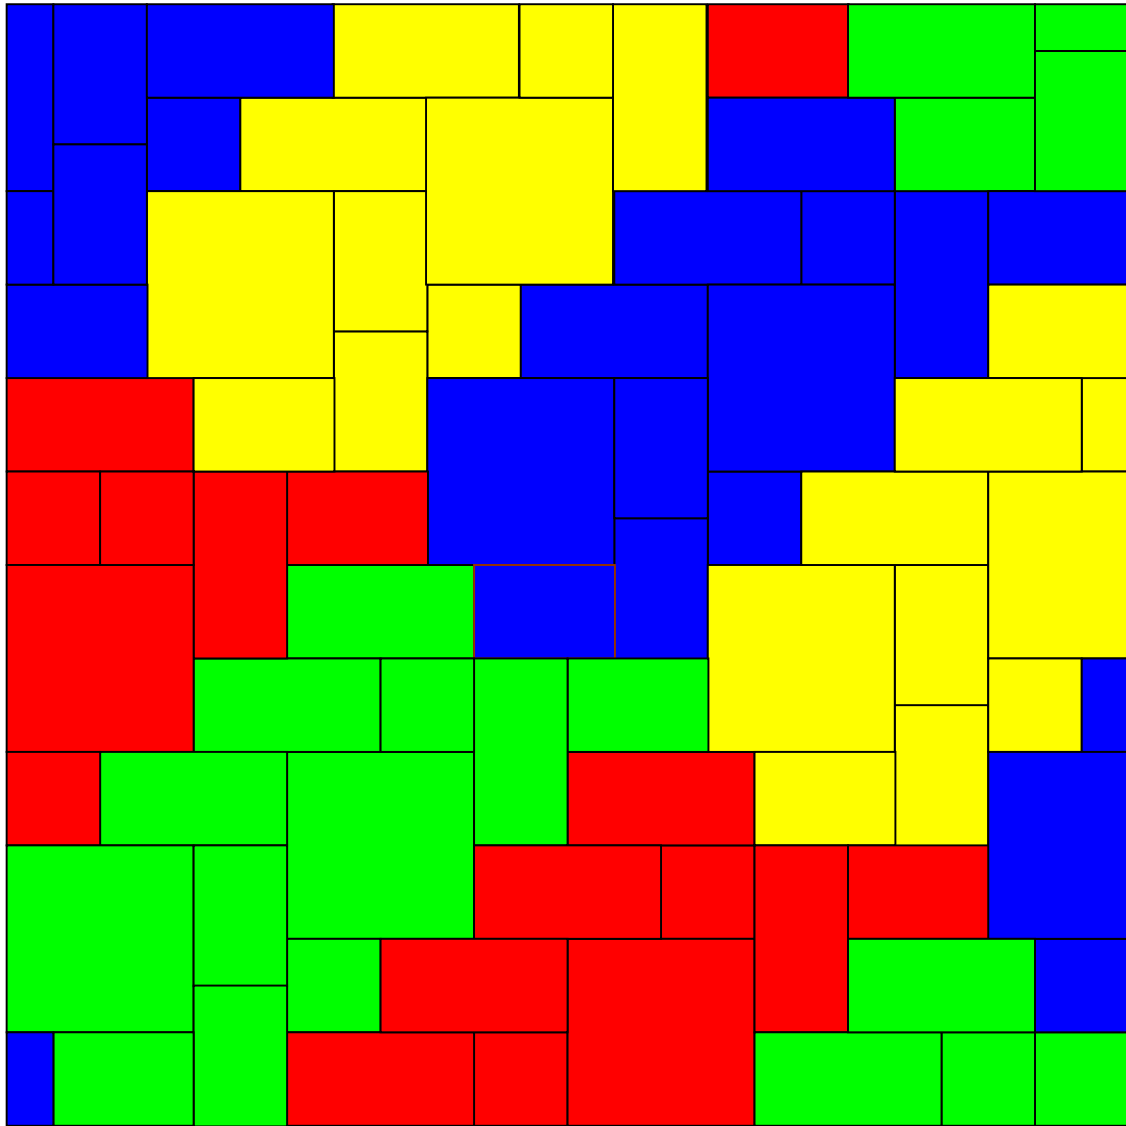

RANDOM/RANDOM-3 MOLD COMBO

Venetian Laying Pattern-3 Mold Combo

1 Pallet 12x12	(120 each)	120 SF per pallet
1 Pallet 6x12	(200 each)	96 SF per pallet
1 Pallet 6x6, 6x9 Combo	(6x6-100 each, 6x9-200 each)	95 SF per pallet

Note: Pattern above will result in a remainder of 20-12x12 pieces for each 300 +/- square foot installed. Use 12x12 for cut pieces along the perimeter.